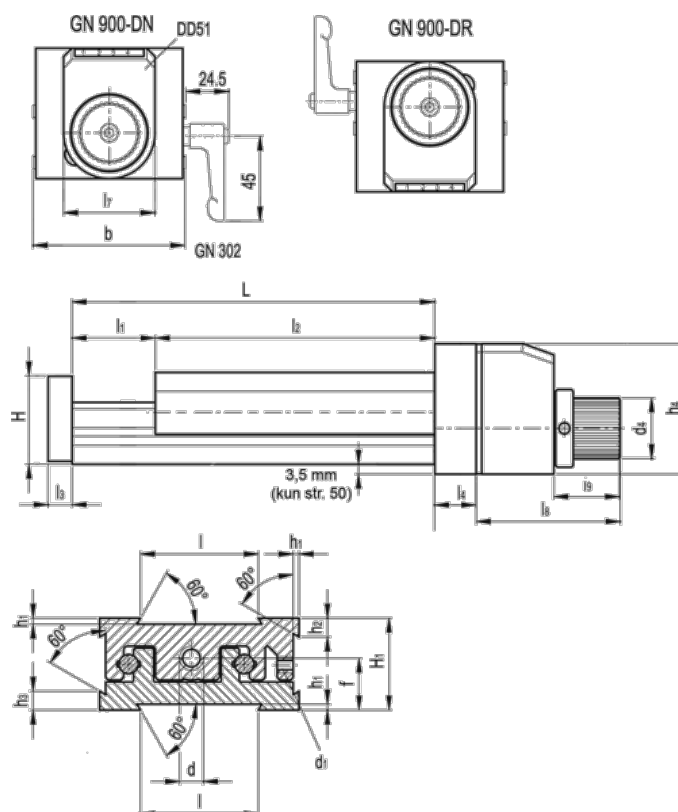

Article number: 20775031

Description: Adjustable slide unit
GN 900-120-210-50-DN-2

Measures

b = 120	h2 = 13.8	l7 = 33
d = M10x1	h3 = 13.8	l8 = 69
d1 = M5	h4 = 57	l9 = 41
d4 = 34	l = 80	
f = 26.3	L - l1 = 210-50	
H = 45.0	l2 = 160	
h1 = 2.0	l3 = 10	
H1 = 46	l4 = 18	